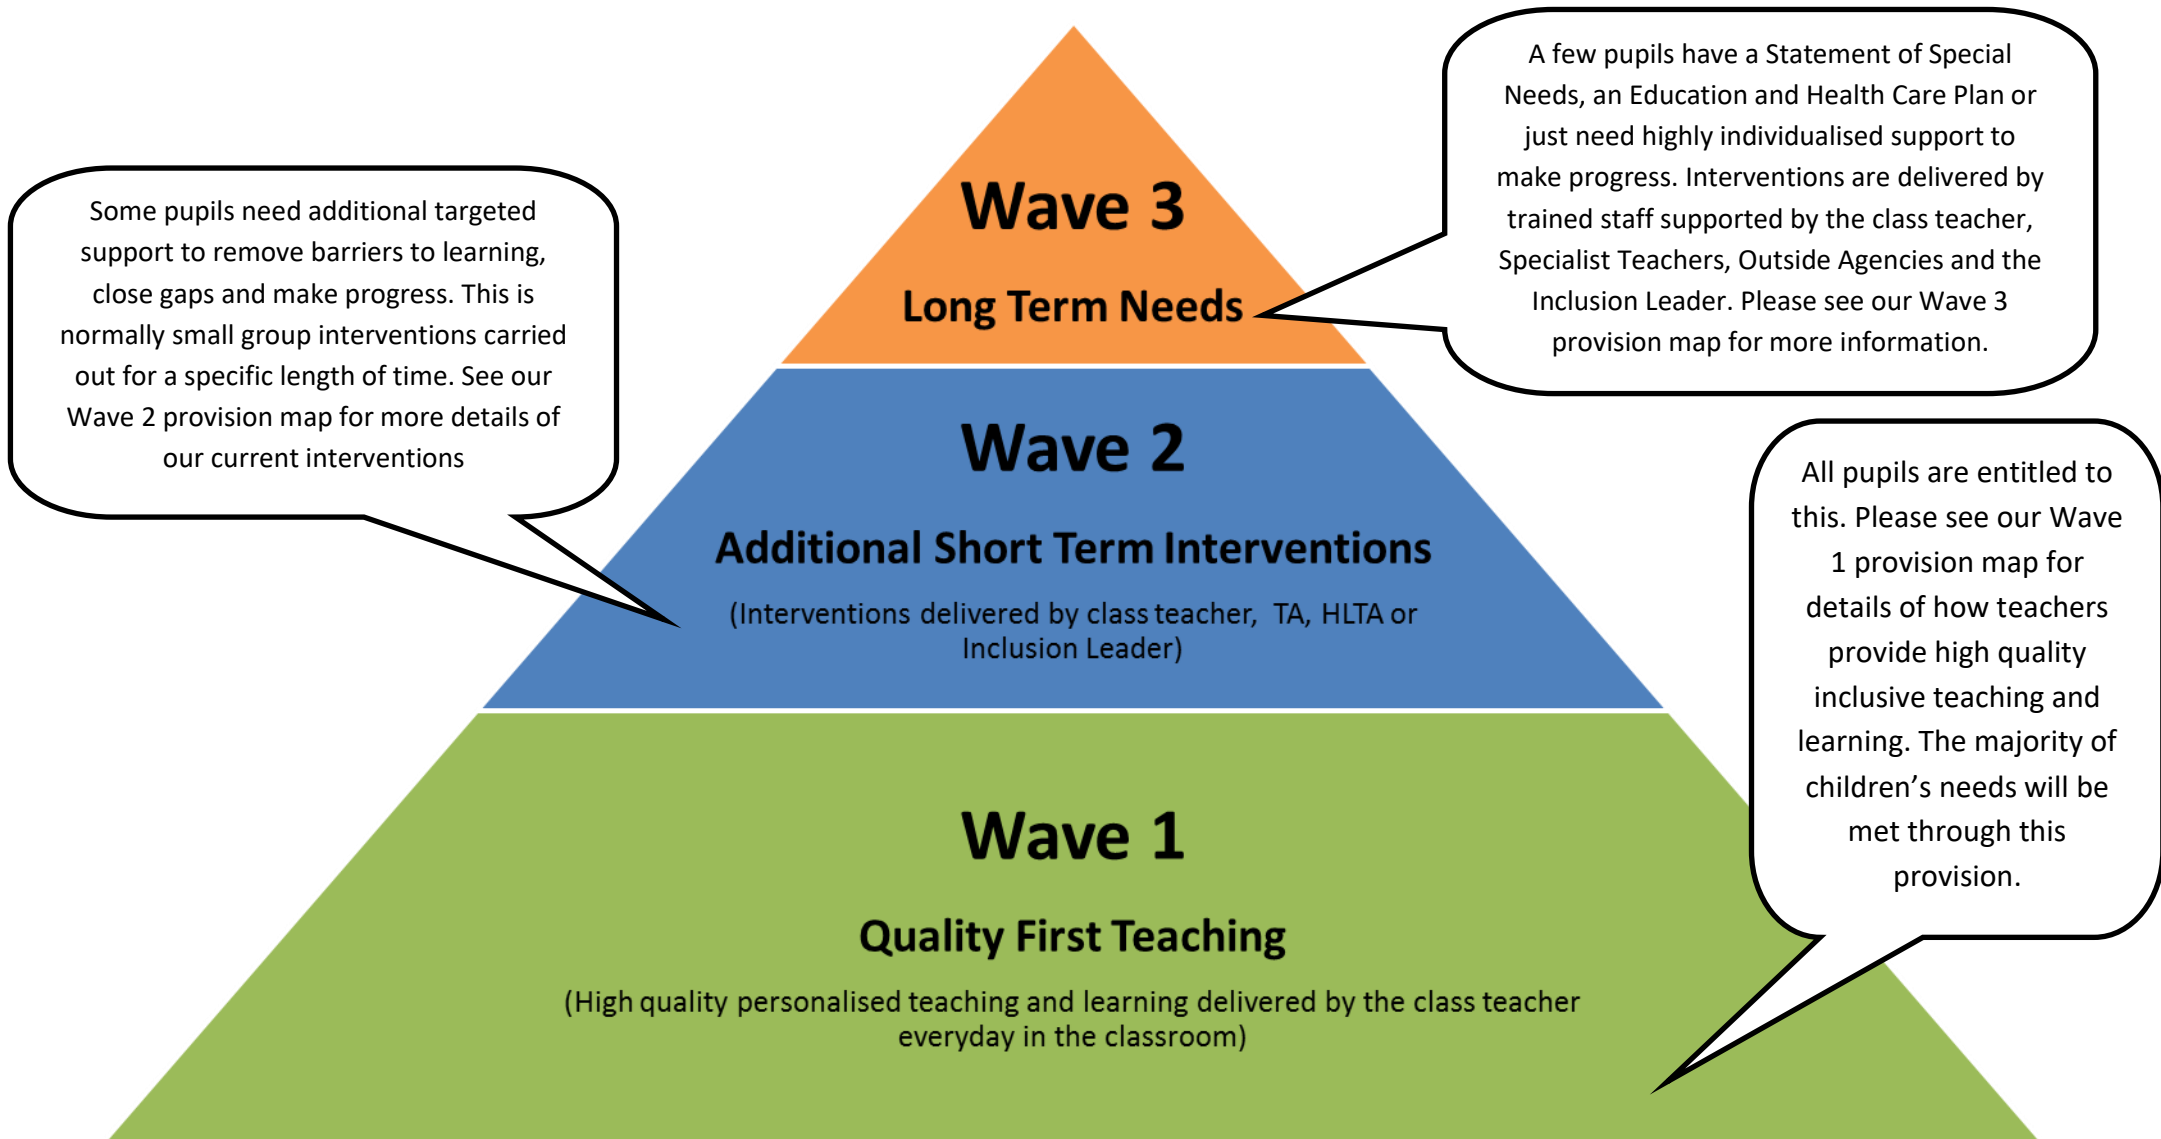

## Introduction to Waves of Provision at St Lawrence C of E (A) Junior School

Our provision map shows the variety of interventions that regularly take place at St Lawrence C of E Junior School.

[Type text]

## **Dimensions of Need**

There are four categories of provision within each 'wave'. These are known as 'Dimensions of Need'. Pupil's needs are identified under a specific 'Dimensions of Need' and support is implemented accordingly.